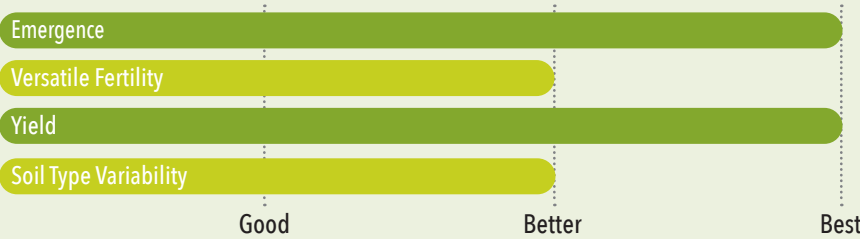

Why BDC6413?

- Top-End Yield Potential
- Great Agronomics
- Excellent Test Weight

Conventional

AGRONOMIC RATINGS

DISEASE RATINGS

HYBRID CONSISTENCY RATINGS

PLANT HEIGHT
Med-Tall

EAR HEIGHT
Tall

TEST WEIGHT
Good

EAR TYPE
Flex

POPULATION
Good

STAYGREEN
Average

DRYDOWN
Average

SILAGE
Not Recommended

OVERALL BREAKOUT

Year: 2023 # Comparisons