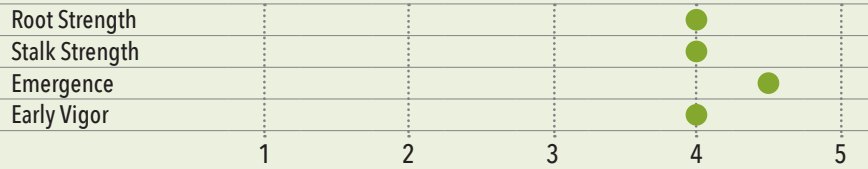

Why BDC6413?

- Top-End Yield Potential
- Great Agronomics
- Excellent Test Weight

Conventional

AGRONOMIC RATINGS

DISEASE RATINGS

HYBRID CONSISTENCY RATINGS

PLANT HEIGHT
Med-Tall

EAR HEIGHT
Tall

TEST WEIGHT
Good

EAR TYPE
Flex

POPULATION
Good

STAYGREEN
Average

DRYDOWN
Average

SILAGE
Not Recommended

OVERALL BREAKOUT

Year: 2023 # Comparisons