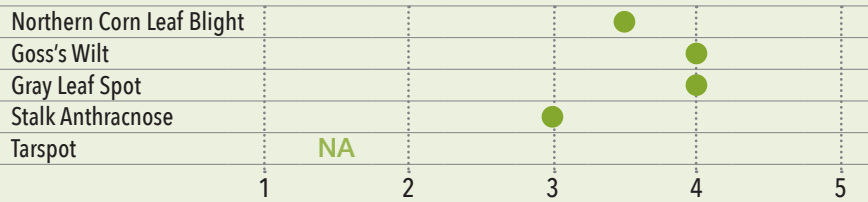

Why BDC6413?

- Top-End Yield Potential
- Great Agronomics
- Excellent Test Weight

Conventional

AGRONOMIC RATINGS

DISEASE RATINGS

HYBRID CONSISTENCY RATINGS

PLANT HEIGHT
Med-Tall

EAR HEIGHT
Tall

TEST WEIGHT
Good

EAR TYPE
Flex

POPULATION
Good

STAYGREEN
Average

DRYDOWN
Average

SILAGE
Not Recommended

OVERALL BREAKOUT

Year: 2023 # Comparisons