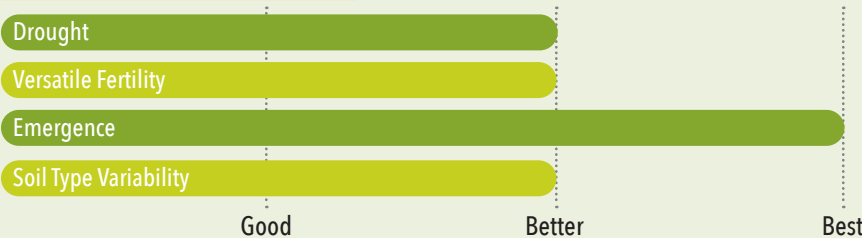

HYBRID CONSISTENCY RATINGS

PLANT HEIGHT
Med-Tall

EAR HEIGHT
Med-Tall

TEST WEIGHT
Above Average

EAR TYPE
Semi-Flex

POPULATION
Average

STAYGREEN
Above Average

DRYDOWN
Above Average

SILAGE
Not Recommended

OVERALL BREAKOUT

Year: 2023 # Comparisons

HYBRID	YIELD	YIELD % CHECK MEAN	MST	TW	SL %	RL %
BDC6310	218.8	101.7	19.5	58.2	1.1	0.3
Check Mean	218.4					

24

Wins

15

% Wins

63

ORIGINATOR BREAKOUT

Year: 2023 # Comparisons

HYBRID	YIELD	YIELD % CHECK MEAN	MST	TW	SL %	RL %
BDC6310	272.1	100.3	23.2	53.5	0	0
Check Mean	271.2		19.5	55.1	2.0	3.3

16