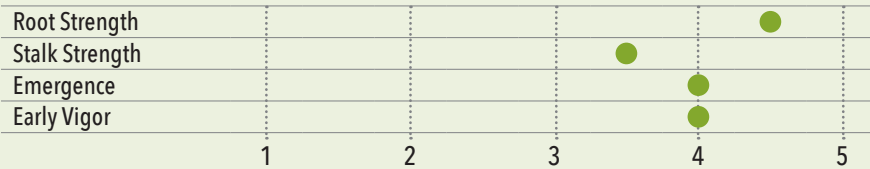

Why BDC6310?

- White Cob Hybrid
- Excellent Emergence
- Excellent Grain Quality and Test Weight

Conventional

AGRONOMIC RATINGS