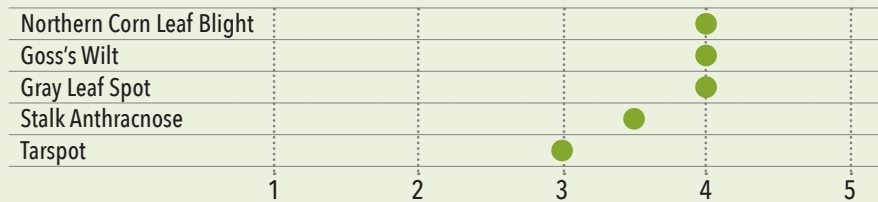

Why BDC6104?

- Solid Disease Package
- Impressive Grain Quality and Test Weight
- Greensnap Tolerance Allows for Western Movement
- Wide Adaptability East to West

Conventional

COMMAND™

AGRONOMIC RATINGS

DISEASE RATINGS

HYBRID CONSISTENCY RATINGS

PLANT HEIGHT
Med-Tall

EAR HEIGHT
Med-Tall

TEST WEIGHT
High

EAR TYPE
Semi-Flex

POPULATION
Above Average

STAYGREEN
Average

DRYDOWN
Average