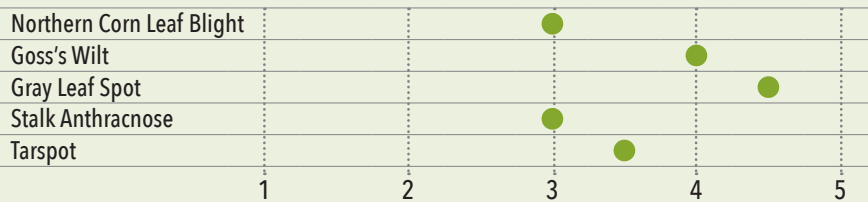

Why BDC5710?

- Excellent Grain Quality and Test Weight
- Very Good Disease Package
- Consistent Yield Across Years
- Attractive Hybrid with "Top-End" Yield

Conventional

COMMAND™

AGRONOMIC RATINGS

DISEASE RATINGS

HYBRID CONSISTENCY RATINGS

PLANT HEIGHT
Med-Tall

EAR HEIGHT
Med-Tall

TEST WEIGHT
Above Average

EAR TYPE
Semi-Flex

POPULATION
Average

STAYGREEN
Average

DRYDOWN
Average