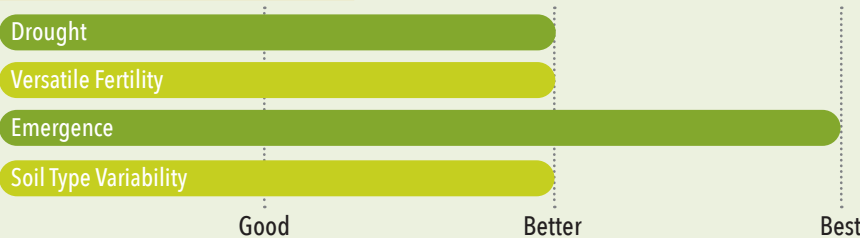

Why BDC5710?

- Excellent Grain Quality and Test Weight
- Very Good Disease Package
- Consistent Yield Across Years
- Attractive Hybrid with "Top-End" Yield

Conventional

COMMAND™

AGRONOMIC RATINGS

DISEASE RATINGS

HYBRID CONSISTENCY RATINGS

PLANT HEIGHT
Med-Tall

EAR HEIGHT
Med-Tall

TEST WEIGHT
Above Average

EAR TYPE
Semi-Flex

POPULATION
Average

STAYGREEN
Average

DRYDOWN
Average