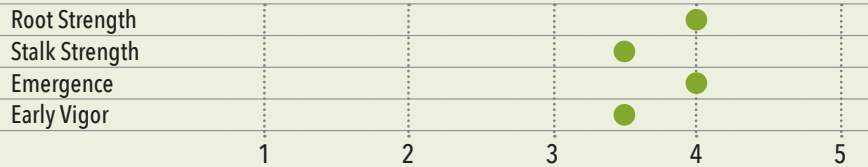

Why BDC5710?

- Excellent Grain Quality and Test Weight
- Very Good Disease Package
- Consistent Yield Across Years
- Attractive Hybrid with "Top-End" Yield

Conventional

COMMAND™

AGRONOMIC RATINGS

DISEASE RATINGS

HYBRID CONSISTENCY RATINGS

PLANT HEIGHT
Med-Tall

EAR HEIGHT
Med-Tall

TEST WEIGHT
Above Average

EAR TYPE
Semi-Flex

POPULATION
Average

STAYGREEN
Average

DRYDOWN
Average