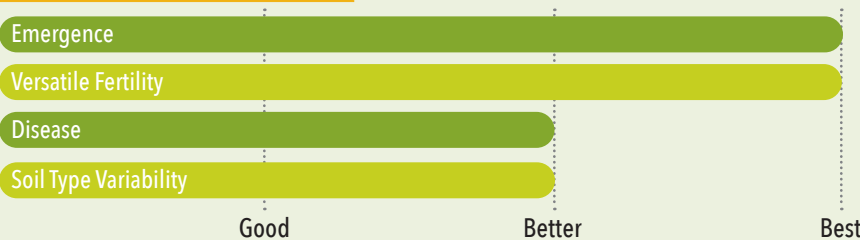

HYBRID CONSISTENCY RATINGS

PLANT HEIGHT
Med-Tall

EAR HEIGHT
Medium

TEST WEIGHT
Average

EAR TYPE
Semi-Flex

POPULATION
Med-High

STAYGREEN
Average

DRYDOWN
Average

SILAGE
Dual Purpose

OVERALL BREAKOUT

Year: 2023 # Comparisons

HYBRID	YIELD	YIELD % CHECK MEAN	MST	TW	SL %	RL %
BDC5605	208.9	101.4	18.9	59.6	3.5	0.5
Check Mean	207.0					

22

Wins

11

% Wins

50