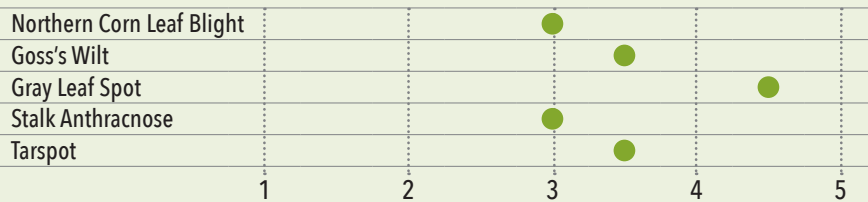

DISEASE RATINGS