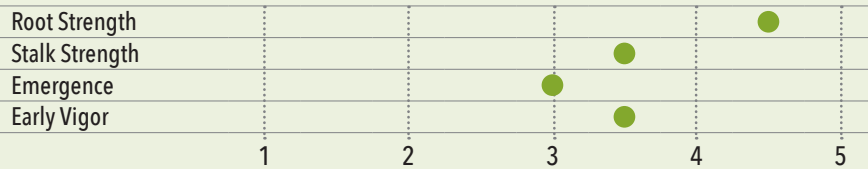

Why BDC5605?

- Very Good Test Weight
- Excellent Emergence
- Consistent Yields Across All Environments
- Attractive Hybrid with Great Eye Appeal

Conventional

AGRONOMIC RATINGS