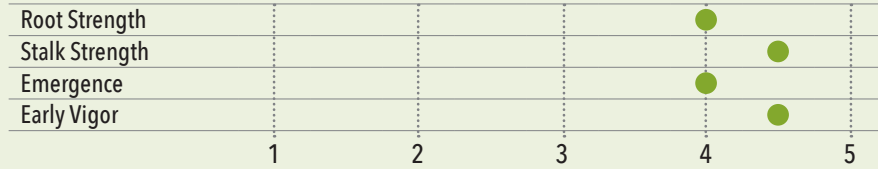

Why BDC5513?

- Excellent Agronomics
- Very Good Grain Quality
- Thick stacks-Excellent Standability
- High Yield Capability

Conventional

AGRONOMIC RATINGS

DISEASE RATINGS

HYBRID CONSISTENCY RATINGS

PLANT HEIGHT
Med-Tall

EAR HEIGHT
Med-Tall

TEST WEIGHT
High

EAR TYPE
Semi-Flex

POPULATION
Average

STAYGREEN
Very Good

DRYDOWN
Average

SILAGE
Potential Dual Purpose

OVERALL BREAKOUT