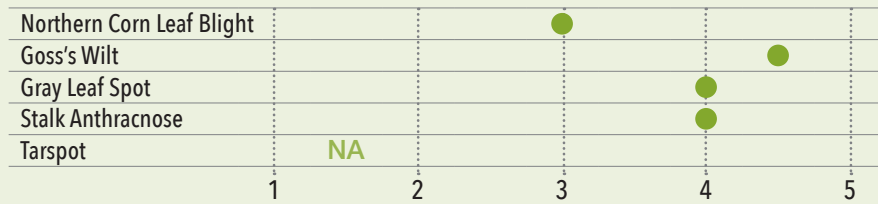

Why BDC5513?

- Excellent Agronomics
- Very Good Grain Quality
- Thick stacks-Excellent Standability
- High Yield Capability

Conventional

AGRONOMIC RATINGS

DISEASE RATINGS

HYBRID CONSISTENCY RATINGS

PLANT HEIGHT
Med-Tall

EAR HEIGHT
Med-Tall

TEST WEIGHT
High

EAR TYPE
Semi-Flex

POPULATION
Average

STAYGREEN
Very Good

DRYDOWN
Average

SILAGE
Potential Dual Purpose

OVERALL BREAKOUT