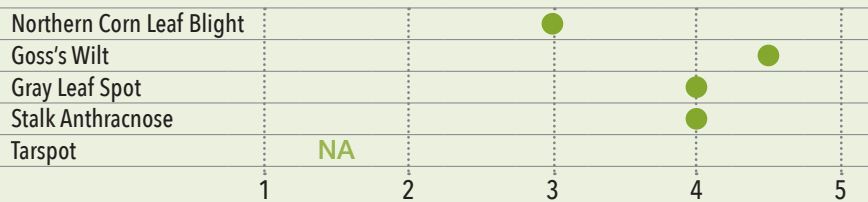

Why BDC5310?

- Excellent Yield Potential
- Very Good Plant Health
- Tall Attractive Hybrid
- Deep Green Color

Conventional

AGRONOMIC RATINGS

DISEASE RATINGS

HYBRID CONSISTENCY RATINGS

PLANT HEIGHT
Med-Tall

EAR HEIGHT
Med-Tall

TEST WEIGHT
Med-High

EAR TYPE
Semi-Flex

POPULATION
Average

STAYGREEN
Very Good

DRYDOWN
Average

SILAGE
Dual Purpose

OVERALL BREAKOUT

Year: 2023 # Comparisons