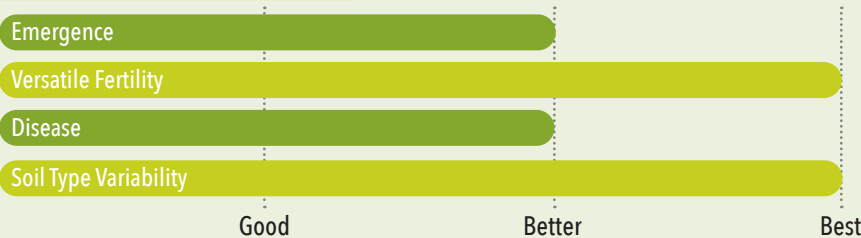

Why BDC5310?

- Excellent Yield Potential
- Very Good Plant Health
- Tall Attractive Hybrid
- Deep Green Color

Conventional

AGRONOMIC RATINGS

DISEASE RATINGS

HYBRID CONSISTENCY RATINGS

PLANT HEIGHT
Med-Tall

EAR HEIGHT
Med-Tall

TEST WEIGHT
Med-High

EAR TYPE
Semi-Flex

POPULATION
Average

STAYGREEN
Very Good

DRYDOWN
Average

SILAGE
Dual Purpose

OVERALL BREAKOUT

Year: 2023 # Comparisons