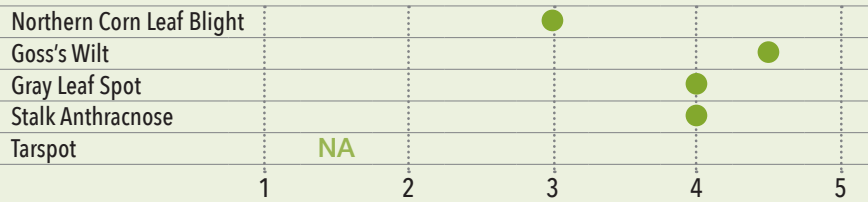

Why BDC5204?

- Hides Yield and Ear in Husk
- Very Good Grain Quality
- Attractive Robust Hybrid
- Uniform Stands-Strong Stalks

Conventional

AGRONOMIC RATINGS

DISEASE RATINGS

HYBRID CONSISTENCY RATINGS

PLANT HEIGHT
Med-Tall

EAR HEIGHT
Med-Tall

TEST WEIGHT
Above Average

EAR TYPE
Semi-Flex

POPULATION
Average

STAYGREEN
Very Good

DRYDOWN
Average

SILAGE
Dual Purpose

OVERALL BREAKOUT