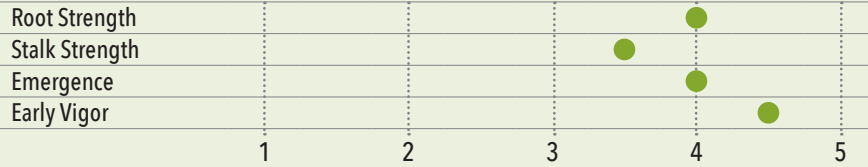

Why BDC5204?

- Hides Yield and Ear in Husk
- Very Good Grain Quality
- Attractive Robust Hybrid
- Uniform Stands-Strong Stalks

Conventional

AGRONOMIC RATINGS

DISEASE RATINGS

HYBRID CONSISTENCY RATINGS

PLANT HEIGHT
Med-Tall

EAR HEIGHT
Med-Tall

TEST WEIGHT
Above Average

EAR TYPE
Semi-Flex

POPULATION
Average

STAYGREEN
Very Good

DRYDOWN
Average

SILAGE
Dual Purpose

OVERALL BREAKOUT