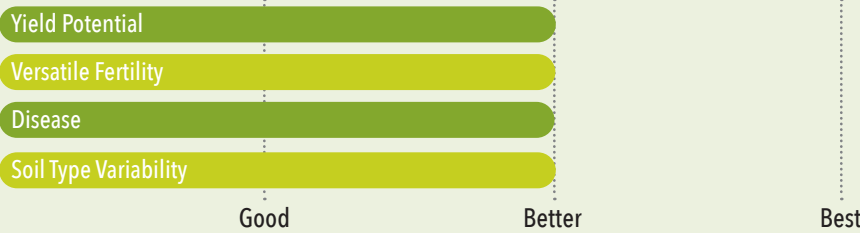

Why BDC5204?

- Hides Yield and Ear in Husk
- Very Good Grain Quality
- Attractive Robust Hybrid
- Uniform Stands-Strong Stalks

Conventional

AGRONOMIC RATINGS

DISEASE RATINGS

HYBRID CONSISTENCY RATINGS

PLANT HEIGHT
Med-Tall

EAR HEIGHT
Med-Tall

TEST WEIGHT
Above Average

EAR TYPE
Semi-Flex

POPULATION
Average

STAYGREEN
Very Good

DRYDOWN
Average

SILAGE
Dual Purpose

OVERALL BREAKOUT