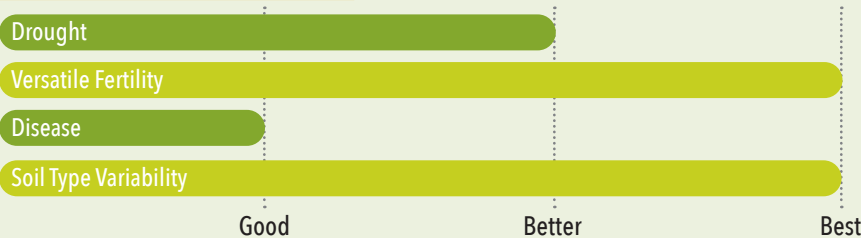

**Why BDC4508?**

- Adapts Well to Lower Yield Environments
- Provides Consistent Yield Across Soil Types
- Moves North Well for Its Maturity
- Good Disease Package

**Conventional**

**AGRONOMIC RATINGS**

**DISEASE RATINGS**

**HYBRID CONSISTENCY RATINGS**

**PLANT HEIGHT**  
Med-Tall

**EAR HEIGHT**  
Medium

**TEST WEIGHT**  
Average

**EAR TYPE**  
Semi-Flex

**POPULATION**  
Med-High

**STAYGREEN**  
Average

**DRYDOWN**  
Average