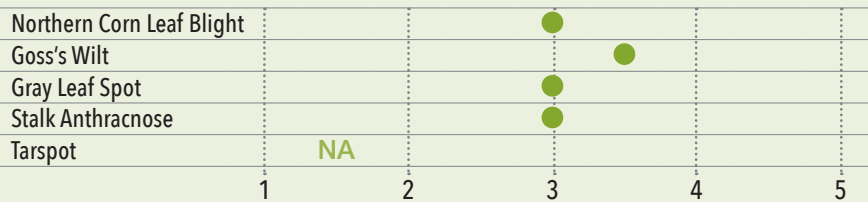

**Why BDC4508?**

- Adapts Well to Lower Yield Environments
- Provides Consistent Yield Across Soil Types
- Moves North Well for Its Maturity
- Good Disease Package

**Conventional**

**AGRONOMIC RATINGS**

**DISEASE RATINGS**

**HYBRID CONSISTENCY RATINGS**

**PLANT HEIGHT**  
Med-Tall

**EAR HEIGHT**  
Medium

**TEST WEIGHT**  
Average

**EAR TYPE**  
Semi-Flex

**POPULATION**  
Med-High

**STAYGREEN**  
Average

**DRYDOWN**  
Average