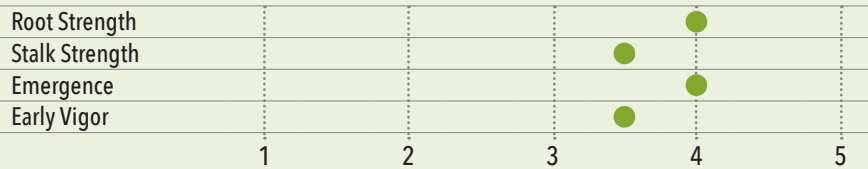

**Why BDC4508?**

- Adapts Well to Lower Yield Environments
- Provides Consistent Yield Across Soil Types
- Moves North Well for Its Maturity
- Good Disease Package

**Conventional**

**AGRONOMIC RATINGS**

**DISEASE RATINGS**

**HYBRID CONSISTENCY RATINGS**

**PLANT HEIGHT**  
Med-Tall

**EAR HEIGHT**  
Medium

**TEST WEIGHT**  
Average

**EAR TYPE**  
Semi-Flex

**POPULATION**  
Med-High

**STAYGREEN**  
Average

**DRYDOWN**  
Average

**SILAGE**  
Dual Purpose

**OVERALL BREAKOUT**

Year: 2023 # Comparisons

HYBRID	YIELD	YIELD % CHECK MEAN	MST	TW	SL %	RL %
BDC4508	201.6	98.6	22.6	56	0.17	2.38
Check Mean	205.4					

**40**