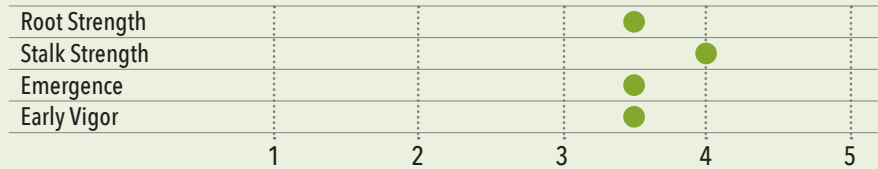

Why BDC4505?

- Adapted for Consistent Yield
- Solid Disease Package
- Moves South Well for Maturity

Conventional

AGRONOMIC RATINGS