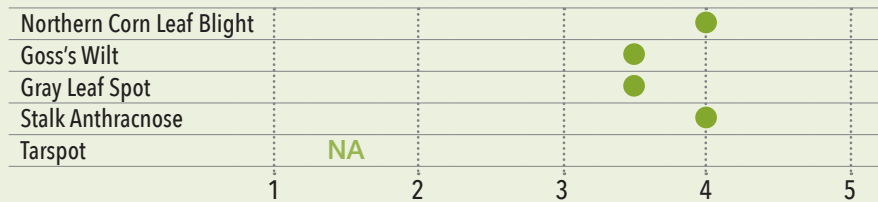

DISEASE RATINGS