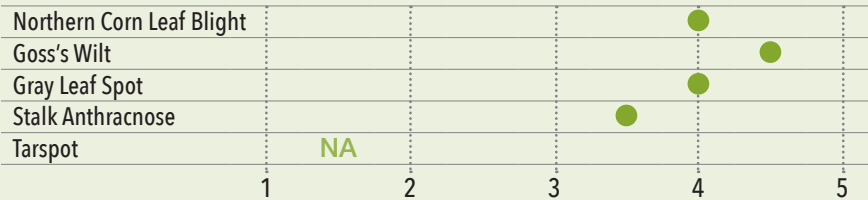

NEW

**BDC3802****RM: 88****BREEDER DIRECT™****Why BDC3802?**

- Narrow Leaf Structure
- Very Nice Test Weights
- Elongated Cob Style Allows for Nice Flex
- Consistent and Uniform Stands

**Conventional****CONTEND™****AGRONOMIC RATINGS****DISEASE RATINGS****HYBRID CONSISTENCY RATINGS**
**PLANT HEIGHT**  
 Med-Tall

**EAR HEIGHT**  
 Med-Tall

**TEST WEIGHT**  
 Good

**EAR TYPE**  
 Semi-Flex

**POPULATION**  
 Low-Med

**STAYGREEN**  
 Average

**DRYDOWN**  
 Average

**SILAGE**  
 Not Recommended
**OVERALL BREAKOUT**

Year: 2023