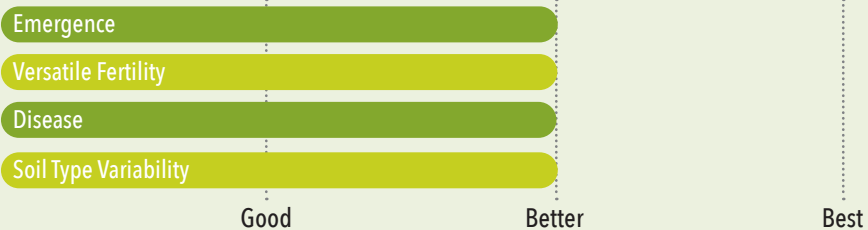

NEW

**BDC3802****RM: 88****BREEDER DIRECT™****Why BDC3802?**

- Narrow Leaf Structure
- Very Nice Test Weights
- Elongated Cob Style Allows for Nice Flex
- Consistent and Uniform Stands

**Conventional****CONTEND™****AGRONOMIC RATINGS****DISEASE RATINGS****HYBRID CONSISTENCY RATINGS**
**PLANT HEIGHT**  
 Med-Tall

**EAR HEIGHT**  
 Med-Tall

**TEST WEIGHT**  
 Good

**EAR TYPE**  
 Semi-Flex

**POPULATION**  
 Low-Med

**STAYGREEN**  
 Average

**DRYDOWN**  
 Average

**SILAGE**  
 Not Recommended
**OVERALL BREAKOUT**

Year: 2023