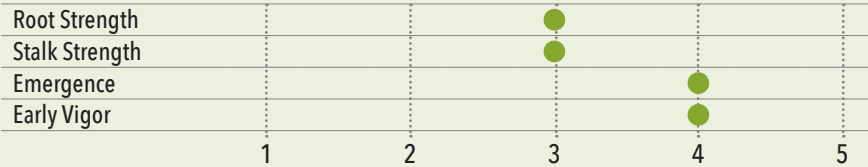

NEW

**BDC3802****RM: 88****BREEDER DIRECT™****Why BDC3802?**

- Narrow Leaf Structure
- Very Nice Test Weights
- Elongated Cob Style Allows for Nice Flex
- Consistent and Uniform Stands

**Conventional****CONTEND™****AGRONOMIC RATINGS****DISEASE RATINGS****HYBRID CONSISTENCY RATINGS**
**PLANT HEIGHT**  
 Med-Tall

**EAR HEIGHT**  
 Med-Tall

**TEST WEIGHT**  
 Good

**EAR TYPE**  
 Semi-Flex

**POPULATION**  
 Low-Med

**STAYGREEN**  
 Average

**DRYDOWN**  
 Average

**SILAGE**  
 Not Recommended
**OVERALL BREAKOUT**

Year: 2023